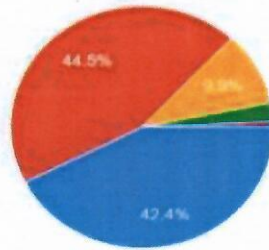

Your mentor does a necessary follow-up with an assigned task to you.

933 responses

8.