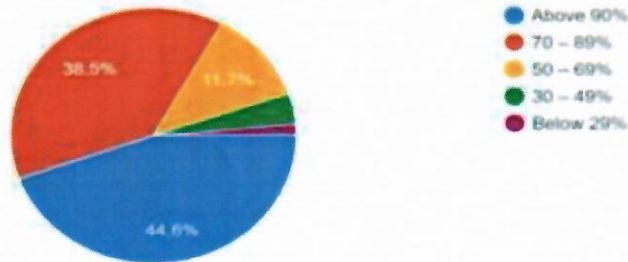

The overall quality of teaching-learning process in your institute is very good.
933 responses

12.